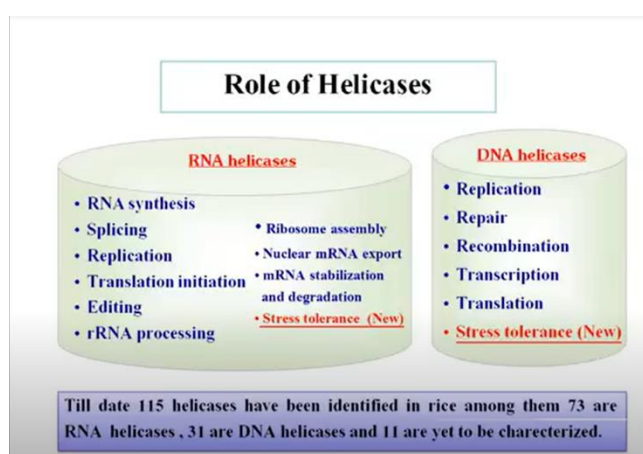

Faculty Development Programme

On

Development of Transgenic in Rice

Date: 29th June 2020

Resource Person:

Dr. Dipankar Bhattacharay

Professor, Department of Chemistry

No. of Students and/or Faculty Participated: 195

About the session;

Genetically modified rice is rice strains that have been genetically modified (also called genetic engineering). Rice plants have been modified to increase micronutrients such as vitamin A, accelerate photosynthesis, tolerate herbicides, resist pests, increase grain size, generate nutrients, flavors or produce human proteins.

Objective

The session briefed on the development of transgenic rice with genes for biotic and abiotic stress tolerance. Some of the genes that were used were SUV3 Gene, PDH45, RDH45, BAT1, G-PROTEIN GAMMA SUBUNIT, G-PROTEIN ALPHA SUBUNIT, G-PROTEIN BETA SUBUNIT, Conversion of C3 to C4 Plant. The RNA helicase gene is extracted from Rice and used to help in Salinity and drought stress tolerance in plants. The salinity tolerance efficiency of the transgenic seeds is tested and certified by ICAR- Central Soil Salinity Research Institute, Karnal, Haryana, 132001.

Outcome

Seeds developed are used by other seed companies such as Bheejo Sheetal, and Maharashtra, for developing salt tolerance varieties.