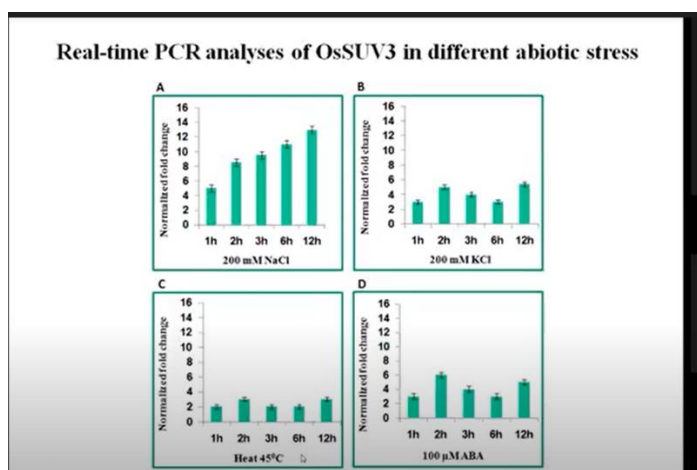

Faculty Development Programme

On

Development of Transgenic in Rice

Date: 29th June 2020

Resource Person:

Dr. Dipankar Bhattacharay

Professor, Department of Chemistry

No. of Students and/or Faculty Participated: 195

About the session;

Genetically modified rice is rice strains that have been genetically modified (also called genetic engineering). Rice plants have been modified to increase micronutrients such as vitamin A, accelerate photosynthesis, tolerate herbicides, resist pests, increase grain size, generate nutrients, flavors or produce human proteins.

Objective

The session briefed on the development of transgenic rice with genes for biotic and abiotic stress tolerance. Some of the genes that were used were SUV3 Gene, PDH45, RDH45, BAT1, G-PROTEIN GAMMA SUBUNIT, G-PROTEIN ALPHA SUBUNIT, G-PROTEIN BETA SUBUNIT, Conversion of C3 to C4 Plant. The RNA helicase gene is extracted from Rice and used to help in Salinity and drought stress tolerance in plants. The salinity tolerance efficiency of the transgenic seeds is tested and certified by ICAR- Central Soil Salinity Research Institute, Karnal, Haryana, 132001.

Outcome

Seeds developed are used by other seed companies such as Bheejo Sheetal, and Maharashtra, for developing salt tolerance varieties.