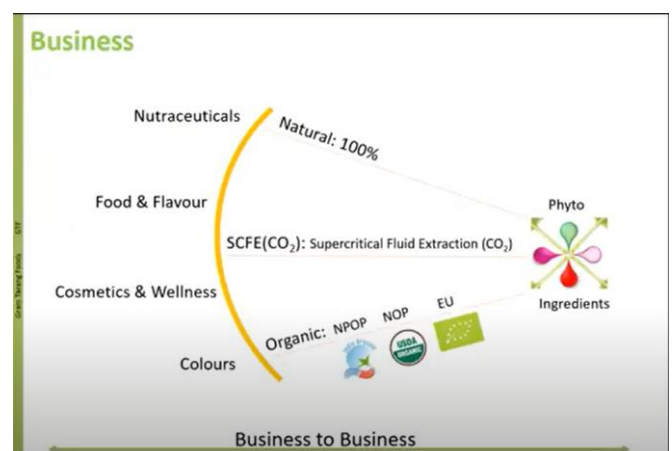

#### About the Session:

A supercritical fluid (SCF) is any substance at a temperature and pressure above its critical point, where distinct liquid and gas phases do not exist, but below the pressure required to compress it into a solid. It can effuse through porous solids like a gas, overcoming the mass transfer limitations that slow liquid transport through such materials. SCF are much superior to gases in their ability to dissolve materials like liquids or solids. In addition, close to the critical point, small changes in pressure or temperature result in large changes in density, allowing many properties of a supercritical fluid to be "fine-tuned".

Gramtarang Foods is dedicated to producing superior quality CO<sub>2</sub> extracts (Select oils, Oleoresins and Total extracts) from raw, organic spices and herbs. We employ the superior technology SuperCritical Fluid Extraction and also deliver in a socially and environmentally friendly way.

#### Objective:

To be the preferred supplier of the purest bulk CO<sub>2</sub> extracts (Select oils, Oleoresins and Total extracts) for the global industry.

**Ginger Extract CO<sub>2</sub>**  
Sol. - Liq. & Liq. - Liq.

**Ginger Extract CO<sub>2</sub> / Ginger Oleoresin**

**Ginger Total Extract CO<sub>2</sub>**      **Ginger Select Oil CO<sub>2</sub>**

Highest Pungency: +40%      Highest VO  
Lowest VO: 3% - 5%      Lowest Pungency: 0%