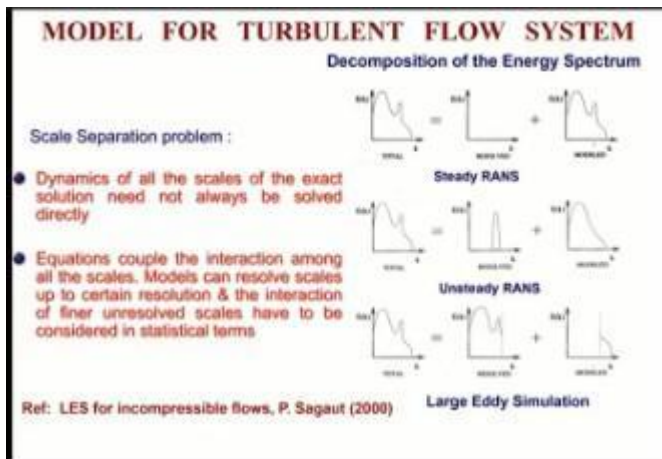

List of Participants

S.NO.	FACULTY	DESIGNATION
1	Dr. Ashok Mishra	Professor
2	Dr. Banitamani Mallik	Professor
3	Mr. Balaji Padhy	Assistant Professor
4	Dr. Prasanta Kumar Rath	Associate Professor
5	Dr. Satyanarayan Dhal	Assistant Professor
6	Dr. Subhasmita Mishra	Assistant Professor
7	Mr. Gouri Kumar Sahu	Assistant Professor
8	Dr. Satya Prakash Nanda	Professor
9	Dr. Narayan Gouda	Assistant Professor
10	Dr. Rosy Mallik	Assistant Professor
11	Dr. Santosh Kumar Nanda	Assistant Professor
12	Dr. Sivala Kumar	Professor