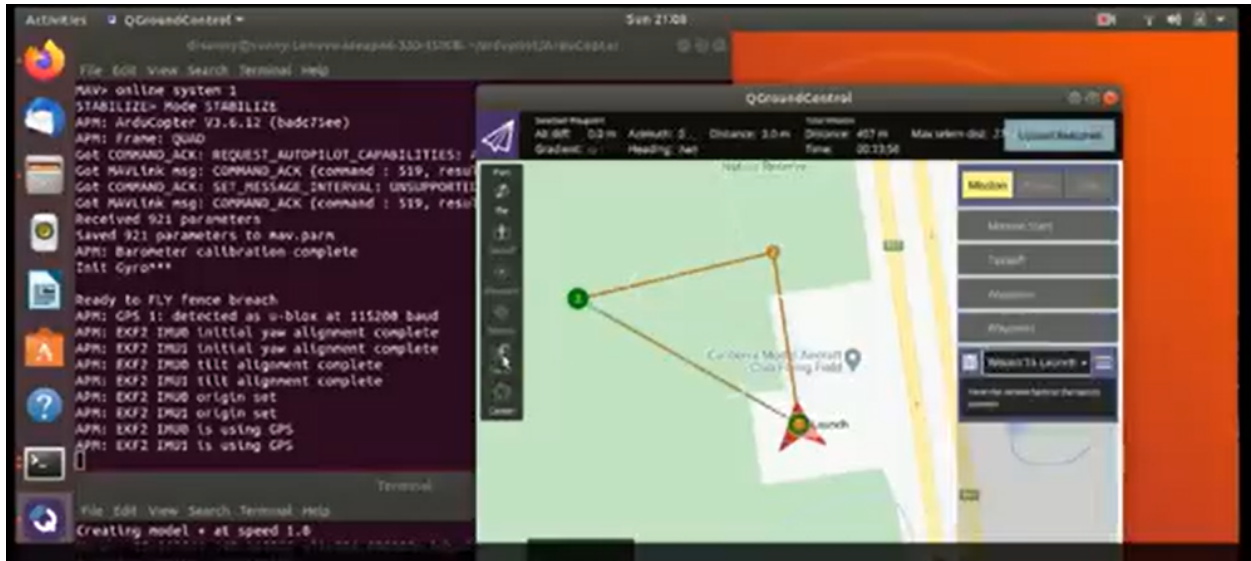

## Outcomes:

- Use a drawing tablet effectively
- Demonstrate how to utilize the tools within Maya
- Apply artistic direction from their instructor and peers to their own work
- Critically analyze their own creative work and the work of others
- Summarize their understanding of design principles, concepts, styles and terminologies
- Apply design principles and theories to design problems
- Develop concept work based on analysis of industry constraints