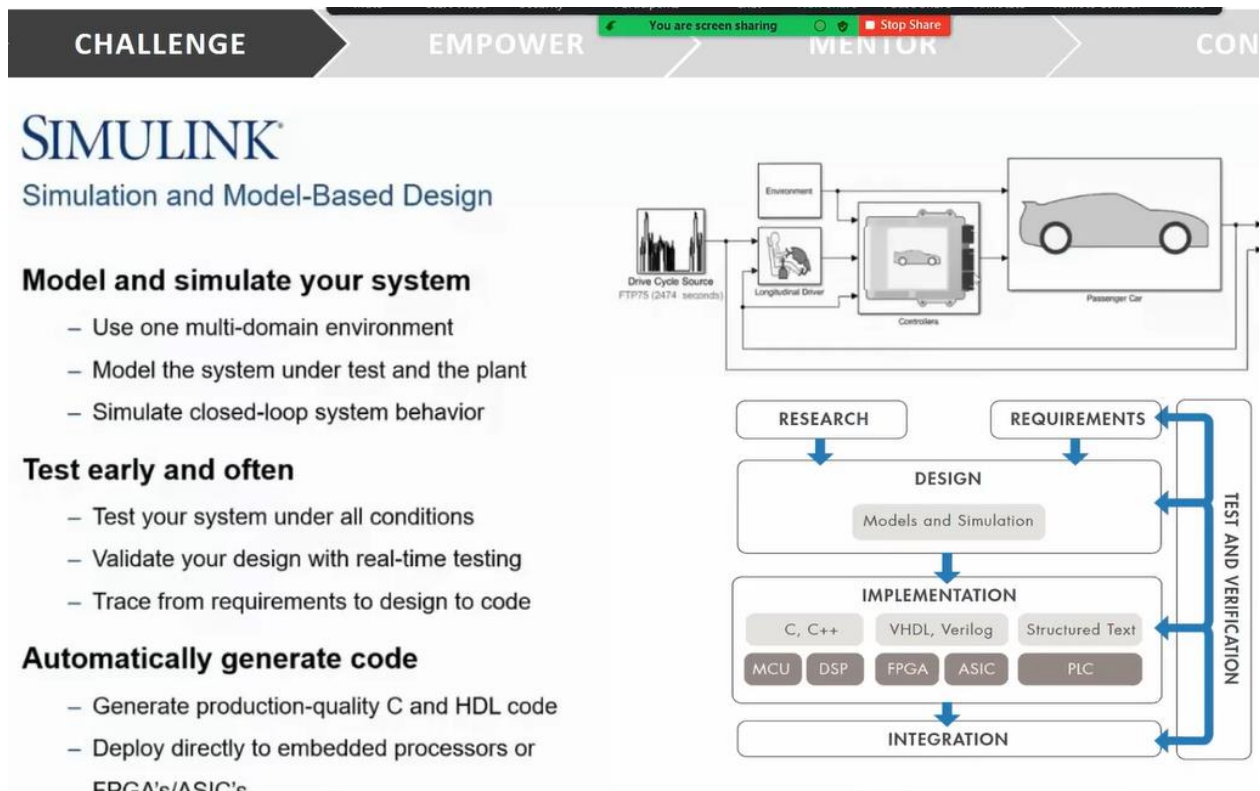

REPORT ON

RECURRENT NEURAL NETWORK (RNN) AND ITS APPLICATIONS: THE KERAS WAY

18TH NOVEMBER 2021

Webinar on the topic “Recurrent Neural Network (RNN) and its Applications: The Keras Way” was organized by the Department of Computer Science and Engineering, SoET, Paralakhemundi and Center for Data Science and Machine Learning on 18.11.2021 at 7 PM. Keras which is an open source deep learning platform is being vastly used as a medium to implement latest advances in this domain. This Webinar was intended for an entry level audience who are interested to explore more on this field. Around 62 participants joined the session including students and faculty members. The Guest Speaker Mr. Ashutosh Bajpai, Currently working as a Lead Data Scientist,

Basics of Networking on 18th November 2021