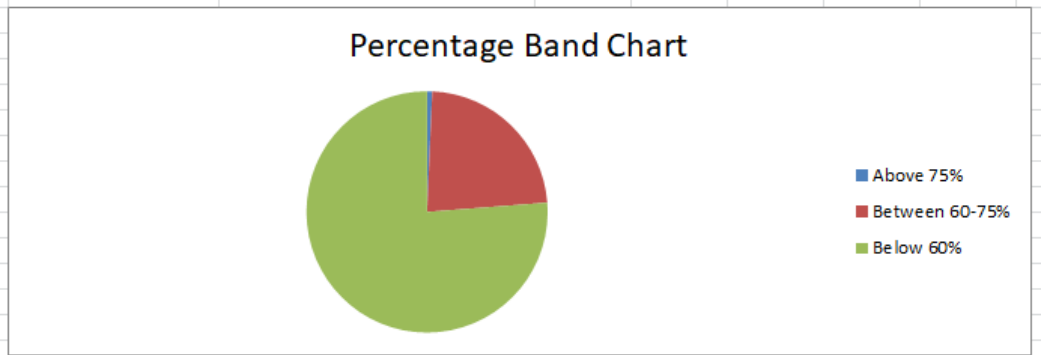

| Percentage Band | Number Of Students | Percentage of participating batch |
|--------------------|--------------------|-----------------------------------|
| Above 75% | 1 | 1% |
| Between 60-75% | 33 | 23% |
| Below 60% | 109 | 76% |
| Grand Total | 143 | |