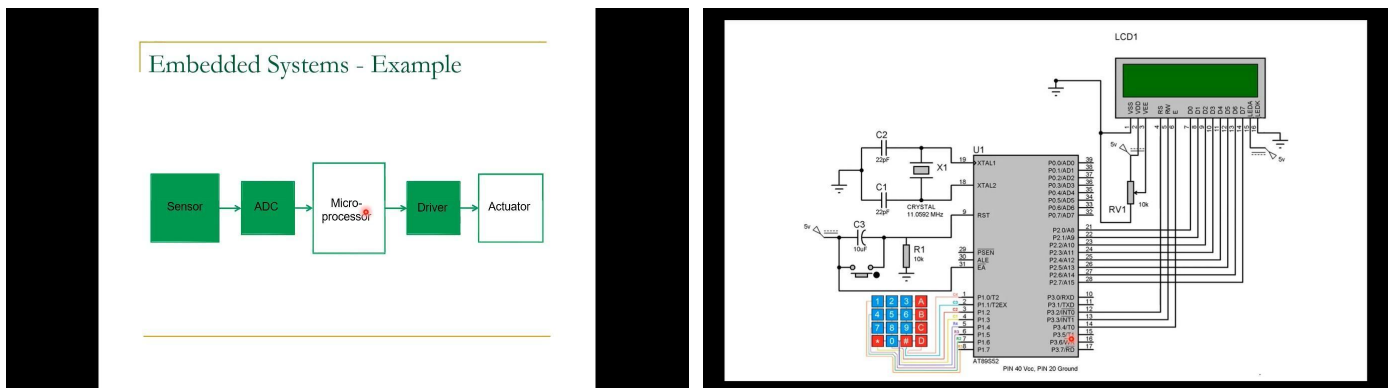

## About the Session:

The session briefly discusses 8-bit microcontrollers used for different applications, the criteria for selecting a microcontroller, supporting languages, and tools.

## Objectives:

- To introduce Embedded Application
- To introduce different tools required for the programming
- To introduce different interfacing peripherals
- To simulate the whole process using the simulation tools

## Outcome:

This learning will help the participants to simulate the real-time problems by interfacing different sensors and actuators for an application.

Screenshot of the online Expert Talk Session