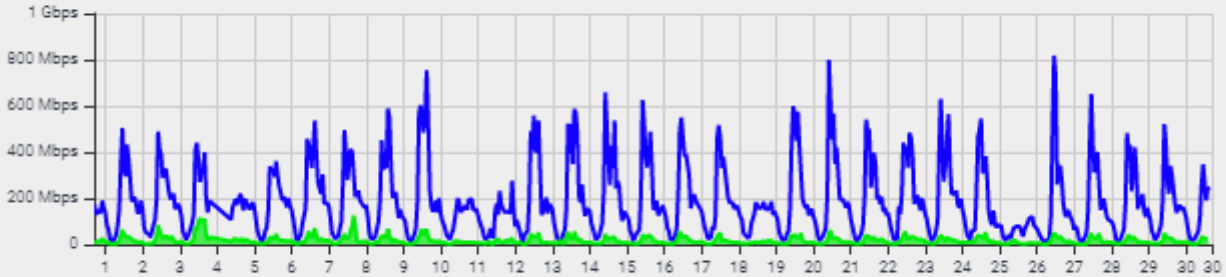

### 'Yearly' graph (1 Day Average)

MRTG DAILY CHART(5 Minute Average)

■ Throughput Out Avg : 144.02 Mbps Min : 4.70 Mbps Max : 684.60 Mbps  
■ Throughput In Avg : 12.65 Mbps Min : 379.22 Kbps Max : 55.83 Mbps

MRTG WEEKLY CHART(1 Hour Average)

■ Throughput Out Avg : 162.39 Mbps Min : 4.91 Mbps Max : 817.95 Mbps  
■ Throughput In Avg : 13.81 Mbps Min : 762.61 Kbps Max : 51.55 Mbps

MRTG MONTHLY CHART(1 Hour Average)

MRTG MONTHLY CHART(1 Hour Average)

■ Throughput Out Avg : 188.29 Mbps Min : 4.91 Mbps Max : 817.95 Mbps  
■ Throughput In Avg : 16.94 Mbps Min : 674.19 Kbps Max : 123.80 Mbps

MRTG YEARLY CHART(1 Day Average)