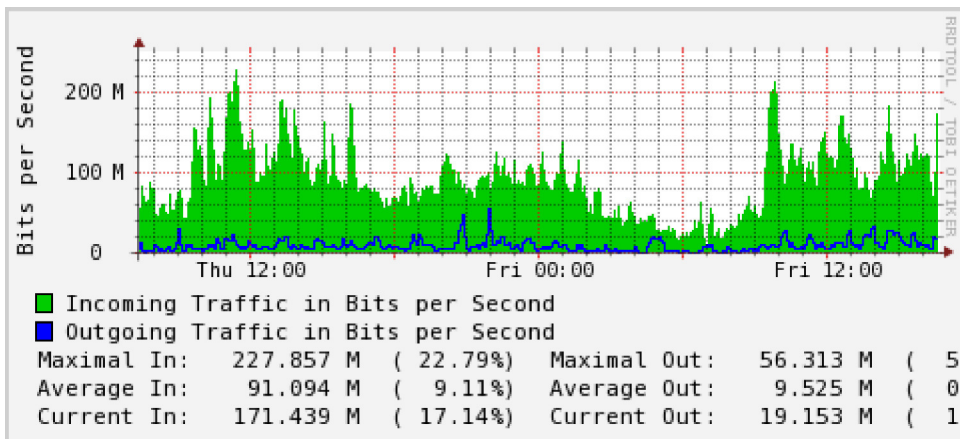

# Traffic Analysis for 512 -- NMEICT-CU-MX80

System: NMEICT-CU-MX80 in I-NOC-BHUBANESWAR-NIC-OFFICE  
 Maintainer: SNMP-MGMT-TEAM  
 Description: ge-1/0/0 NMEICT-STATE UNI-1065-B-1G-CUTM,KHURDA(ge1/0/0)-BHU (Gi200/0/0/10.108)  
 ifType: ethernetCsmacd (6)  
 ifName: ge-1/0/0  
 Max Speed: 1000.0 Mbits/s

## 'Daily' graph (5 Minute Average)