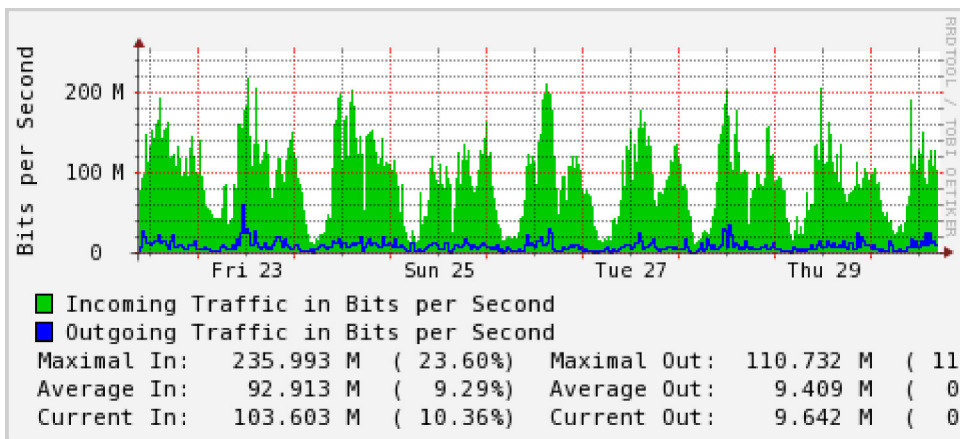

'Weekly' graph (30 Minute Average)