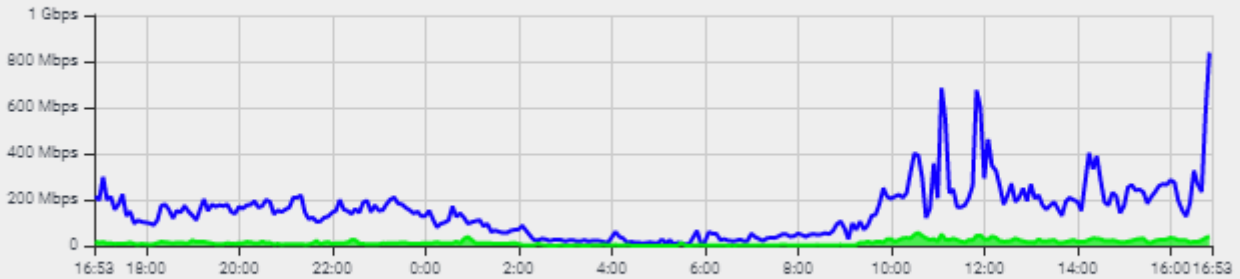

■ Throughput Out Avg : 144.02 Mbps Min : 4.70 Mbps Max : 684.60 Mbps
■ Throughput In Avg : 12.65 Mbps Min : 379.22 Kbps Max : 55.83 Mbps

MRTG WEEKLY CHART(1 Hour Average)

■ Throughput Out Avg : 162.39 Mbps Min : 4.91 Mbps Max : 817.95 Mbps
■ Throughput In Avg : 13.81 Mbps Min : 762.61 Kbps Max : 51.55 Mbps

MRTG MONTHLY CHART(1 Hour Average)