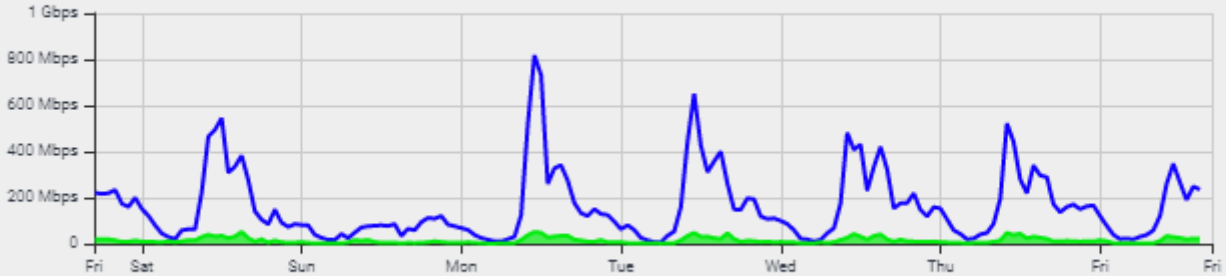

### 'Monthly' graph (2 Hour Average)

### 'Yearly' graph (1 Day Average)

MRTG DAILY CHART(5 Minute Average)

■ Throughput Out Avg : 144.02 Mbps Min : 4.70 Mbps Max : 684.60 Mbps  
■ Throughput In Avg : 12.65 Mbps Min : 379.22 Kbps Max : 55.83 Mbps

MRTG WEEKLY CHART(1 Hour Average)

■ Throughput Out Avg : 162.39 Mbps Min : 4.91 Mbps Max : 817.95 Mbps  
■ Throughput In Avg : 13.81 Mbps Min : 762.61 Kbps Max : 51.55 Mbps

MRTG MONTHLY CHART(1 Hour Average)