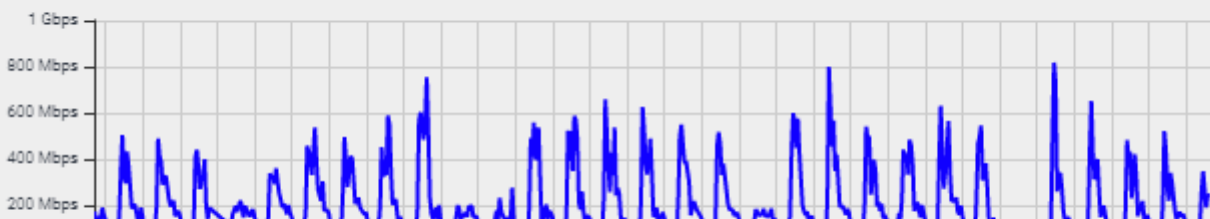

### 'Yearly' graph (1 Day Average)

MRTG DAILY CHART(5 Minute Average)

■ Throughput Out Avg : 144.02 Mbps Min : 4.70 Mbps Max : 684.60 Mbps  
■ Throughput In Avg : 12.65 Mbps Min : 379.22 Kbps Max : 55.83 Mbps

MRTG WEEKLY CHART(1 Hour Average)

■ Throughput Out Avg : 162.39 Mbps Min : 4.91 Mbps Max : 817.95 Mbps  
■ Throughput In Avg : 13.81 Mbps Min : 762.61 Kbps Max : 51.55 Mbps

MRTG MONTHLY CHART(1 Hour Average)