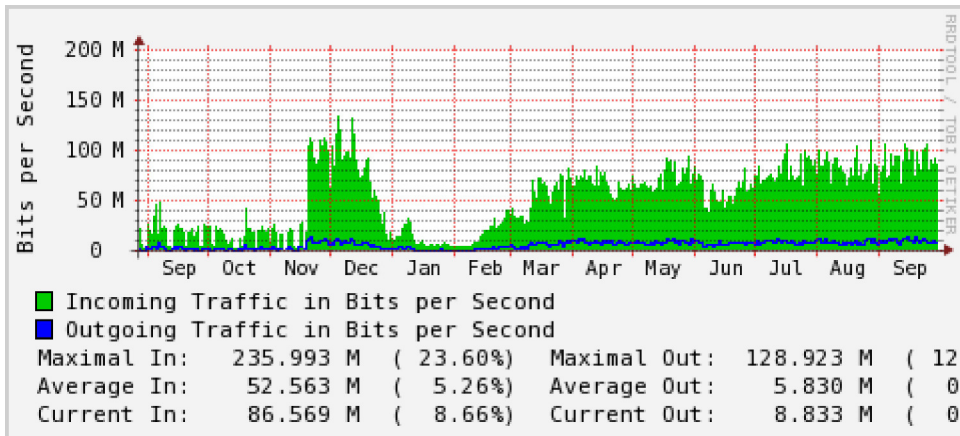

MRTG DAILY CHART(5 Minute Average)

'Yearly' graph (1 Day Average)