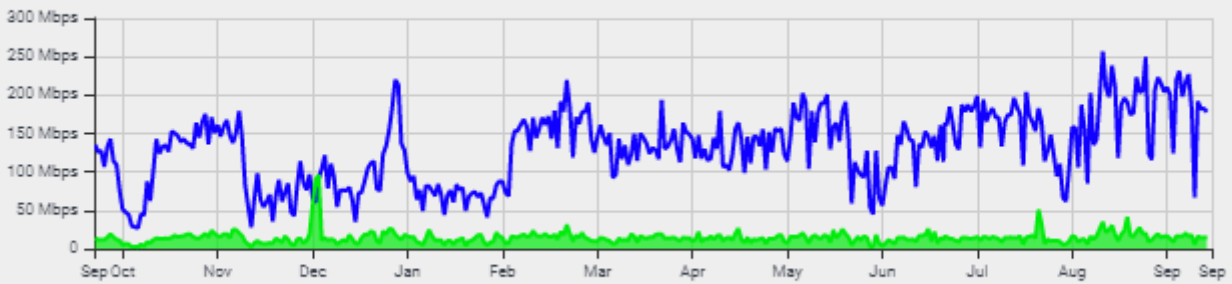

### 'Yearly' graph (1 Day Average)

MRTG DAILY CHART(5 Minute Average)

■ Throughput Out Avg : 144.02 Mbps Min : 4.70 Mbps Max : 684.60 Mbps  
■ Throughput In Avg : 12.65 Mbps Min : 379.22 Kbps Max : 55.83 Mbps

MRTG WEEKLY CHART(1 Hour Average)

■ Throughput Out Avg : 162.39 Mbps Min : 4.91 Mbps Max : 817.95 Mbps  
■ Throughput In Avg : 13.81 Mbps Min : 762.61 Kbps Max : 51.55 Mbps

MRTG MONTHLY CHART(1 Hour Average)

MRTG MONTHLY CHART(1 Hour Average)

■ Throughput Out Avg : 188.29 Mbps Min : 4.91 Mbps Max : 817.95 Mbps  
■ Throughput In Avg : 16.94 Mbps Min : 674.19 Kbps Max : 123.80 Mbps

MRTG YEARLY CHART(1 Day Average)