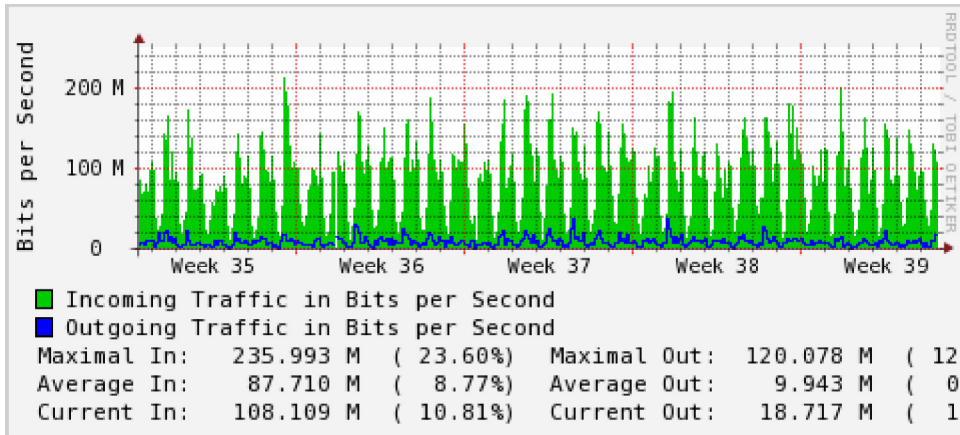

'Monthly' graph (2 Hour Average)