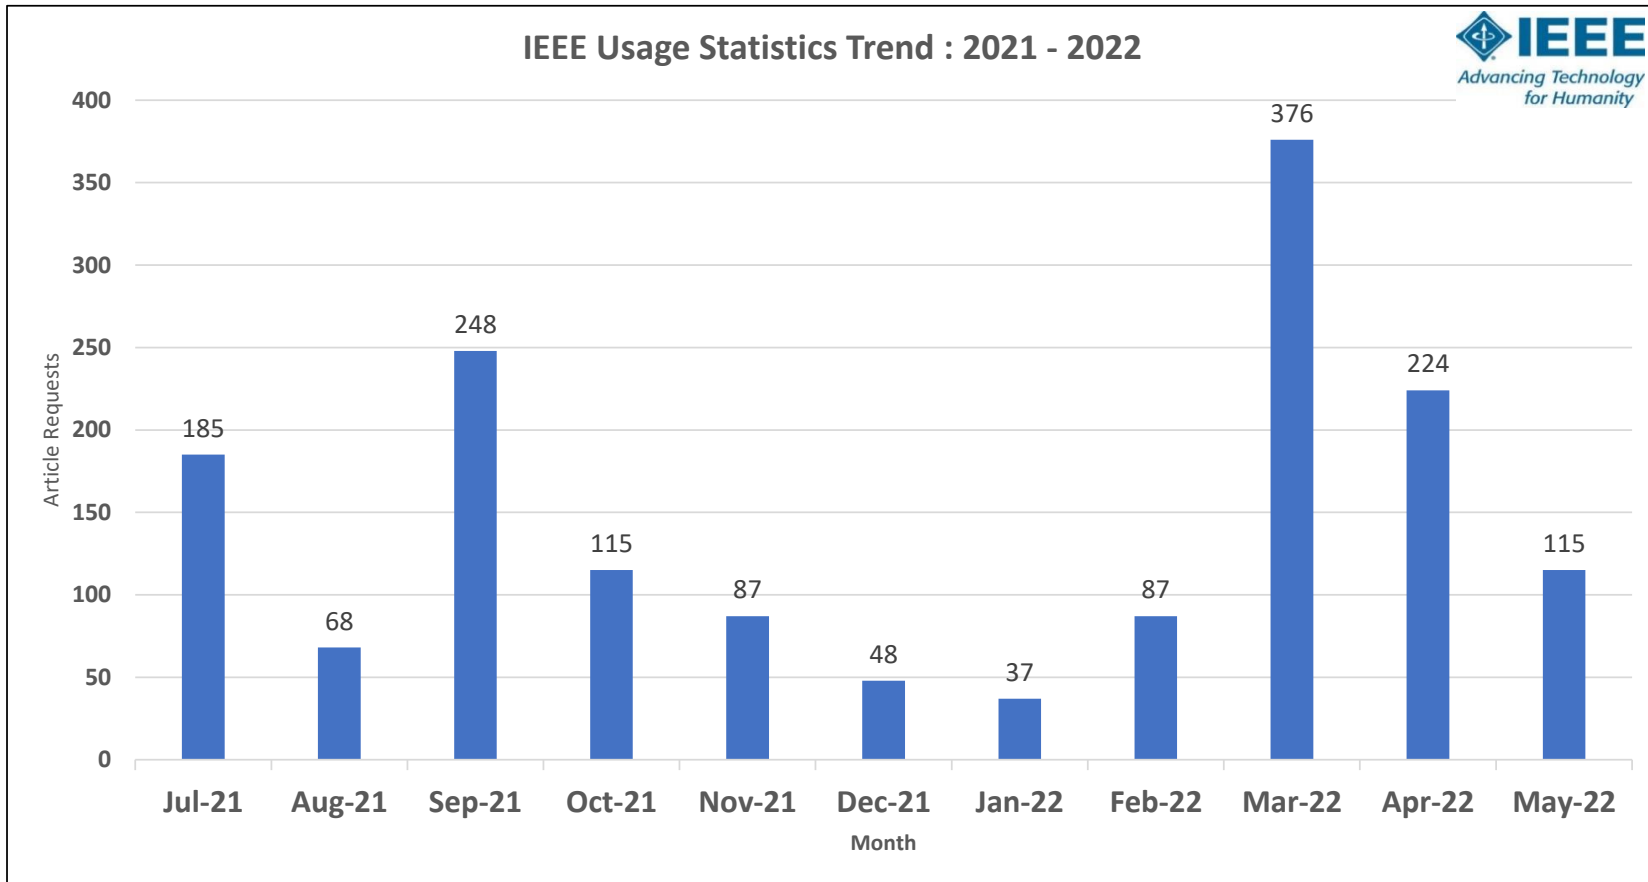

IEEE Usage Statistics Month-Wise Usage Trend by Article Requests

Graph Generated using data in Total Item Requests Table (Page 1)

id	user	pname	purl	visited_on
4	empbbs0151	National Digital Library	https://ndl.iitkgp.ac.in/index.php	11/7/2020 16:19
5	Empbbs0151	DownToEarth	http://www.downtoearth.org.in/archives	11/7/2020 16:42
6	empbbs0151	IEEE Explore	http://ieeexplore.ieee.org/Xplore/home.jsp	11/7/2020 16:44
7	emppkd0328	IEEE Explore	http://ieeexplore.ieee.org/Xplore/home.jsp	11/7/2020 16:49
8	emppkd0314	IEEE Explore	http://ieeexplore.ieee.org/Xplore/home.jsp	11/7/2020 16:53
9	emppkd0314	IEEE Explore	http://ieeexplore.ieee.org/Xplore/home.jsp	11/7/2020 17:00
10	empbbs0151	Agriculture Food Security	https://agricultureandfoodsecurity.biomedcentral.com/	11/7/2020 17:02
11	empbbs0151	Tropical Life Sciences Research	http://www.tlsr.usm.my/	11/7/2020 17:13
12	emppkd0314	IEEE Explore	http://ieeexplore.ieee.org/Xplore/home.jsp	11/7/2020 17:14
13	empbbs0151	Business intelligence journal	https://tdwi.org/research/list/tdwi-business-intelligence-journal.aspx	11/7/2020 17:22
14	EMPVIZ0026	IEEE Explore	http://ieeexplore.ieee.org/Xplore/home.jsp	11/7/2020 17:25
15	EMPVIZ0026	IEEE Explore	http://ieeexplore.ieee.org/Xplore/home.jsp	11/7/2020 17:25
16	EMPVIZ0026	Agriculturae Conspectus Scientificus	http://www.agr.unizg.hr/smotra/issues.htm	11/7/2020 17:27
17	EMPVIZ0026	Nutrition and metabolism	https://nutritionandmetabolism.biomedcentral.com/	11/7/2020 17:29
18	EMPVIZ0026	IEEE Explore	http://ieeexplore.ieee.org/Xplore/home.jsp	11/8/2020 18:31
19	emppkd0314	IEEE Explore	http://ieeexplore.ieee.org/Xplore/home.jsp	11/10/2020 9:35
20	EMPBBS0304	IEEE Explore	http://ieeexplore.ieee.org/Xplore/home.jsp	11/10/2020 21:19
21	EMPBBS0034	IEEE Explore	http://ieeexplore.ieee.org/Xplore/home.jsp	11/10/2020 22:04
22	EMPBBS0034	IEEE Explore	http://ieeexplore.ieee.org/Xplore/home.jsp	11/11/2020 1:00
23	192204100002	DELNET	http://www.delnet.in	11/11/2020 18:08
24	192204100002	DELNET	http://www.delnet.in	11/11/2020 18:11
25	EMPBBS0022	IEEE Explore	http://ieeexplore.ieee.org/Xplore/home.jsp	11/11/2020 18:34
26	Emppkd0067	ProQuest	https://search.proquest.com/databases/index?accountid=205066	11/11/2020 18:54