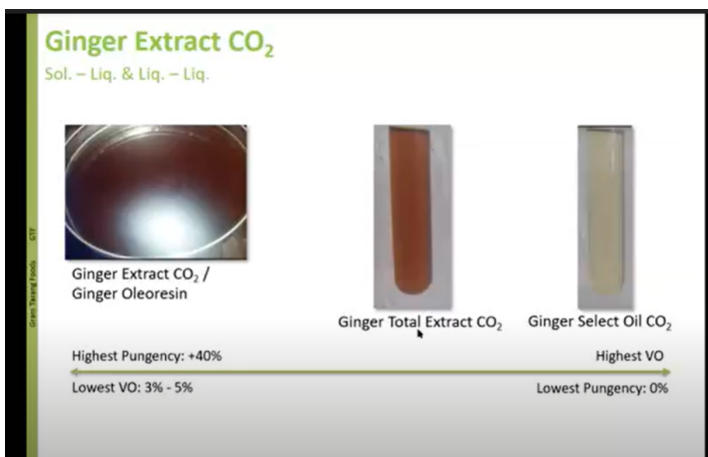

Date: 6th July 2020

Resource Person:

Mr. Shashikant Tiwari
MD, Gram Tarang Foods Private Limited

No. of Participants: 197

About the Session:

A supercritical fluid (SCF) is any substance at a temperature and pressure above its critical point, where distinct liquid and gas phases do not exist, but below the pressure required to compress it into a solid. It can effuse through porous solids like a gas, overcoming the mass transfer limitations that slow liquid transport through such materials. SCF are much superior to gases in their ability to dissolve materials like liquids or solids. In addition, close to the critical point, small changes in pressure or temperature result in large changes in density, allowing many properties of a supercritical fluid to be "fine-tuned".

Gramtarang Foods is dedicated to producing superior quality CO₂ extracts (Select oils, Oleoresins and Total extracts) from raw, organic spices and herbs. We employ the superior technology SuperCritical Fluid Extraction and also deliver in a socially and environmentally friendly way.

Objective:

To be the preferred supplier of the purest bulk CO₂ extracts (Select oils, Oleoresins and Total extracts) for the global industry.

End Remarks:

Mr. Sashikant tiwari in the end of the session ending remarks on future scopes of gram Tarang Foods with other industries and exploring new essence extracts and introducing to the company's product line.

(Screenshots from FDP session)