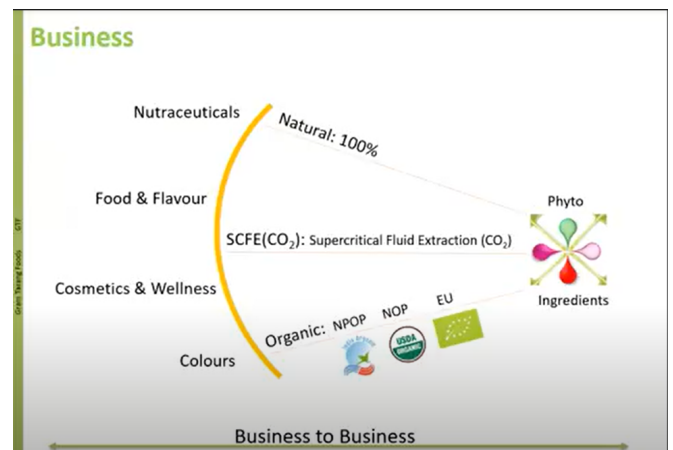

WORKSHOP ON

Gram Tarang Food

Date: 6th July 2020

Resource Person:

Mr. Shashikant Tiwari
MD, Gram Tarang Foods Private Limited

No. of Participants: 197

About the Session:

A supercritical fluid (SCF) is any substance at a temperature and pressure above its critical point, where distinct liquid and gas phases do not exist, but below the pressure required to compress it into a solid. It can effuse through porous solids like a gas, overcoming the mass transfer limitations that slow liquid transport through such materials. SCF are much superior to gases in their ability to dissolve materials like liquids or solids. In addition, close to the critical point, small changes in pressure or temperature result in large changes in density, allowing many properties of a supercritical fluid to be "fine-tuned".

Gramtarang Foods is dedicated to producing superior quality CO₂ extracts (Select oils, Oleoresins and Total extracts) from raw, organic spices and herbs. We employ the superior technology SuperCritical Fluid Extraction and also deliver in a socially and environmentally friendly way.

Objective:

To be the preferred supplier of the purest bulk CO₂ extracts (Select oils, Oleoresins and Total extracts) for the global industry.

End Remarks:

Mr. Sashikant tiwari in the end of the session ending remarks on future scopes of gram Tarang Foods with other industries and exploring new essence extracts and introducing to the company's product line.

(Screenshots from FDP session)

Centurion
UNIVERSITY

FACULTY DEVELOPMENT PROGRAM

Gram Tarang Foods

Organised by :

Centurion University of Technology and
Management

Resource Person

Mr. Shashikant Tiwari