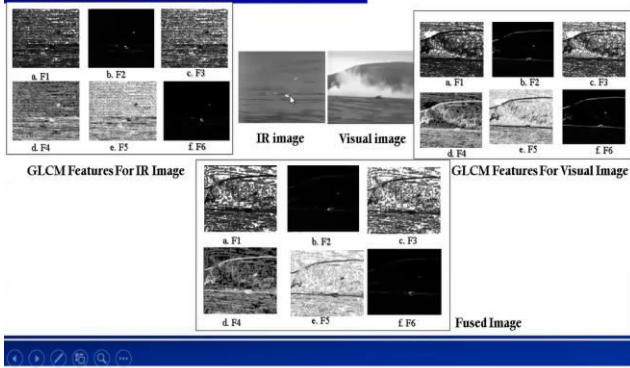

Fusion of Multi Sensor Images - Texture GLCM