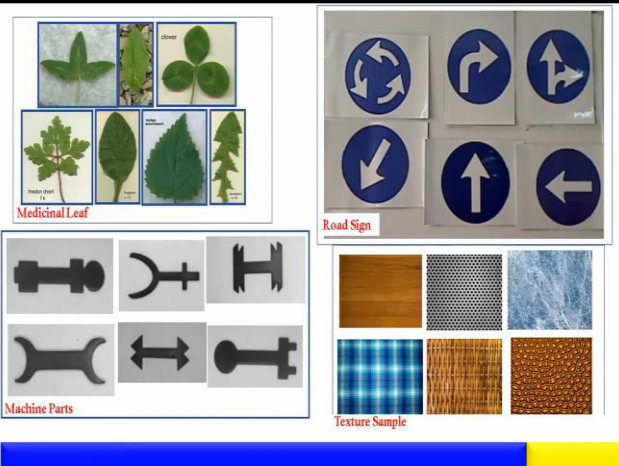

About the Session:

This session gives a brief introduction about the Image Processing Technologies and Computer Vision with the statistical properties. These properties can be used to compare the images. Here, discusses the details of all statistical properties of images such as entropy, skewness, kurtosis, Grey Level Co-occurrence Matrix etc. as well as various texture extraction methods. This session provides an introduction to computer vision including image acquisition and image formation models, radiometric models of image formation, image formation in the camera, image processing concepts, concept of feature extraction and selection for pattern classification/recognition etc.

Photographs of the event:

11th August 2020

Introduction to Image processing on computer vision with statistical properties.

Statistical Texture Feature Extraction Method

Texture features are extracted based on the **Statistics of Geometrical Properties of Connected Regions in a Sequence of Binary Images**. Method consist of two important steps:

Step 1: To decompose a texture image into a set of binary images

Step 2: For each binary image, geometrical attributes such as the number of connected regions and their irregularity are statistically considered